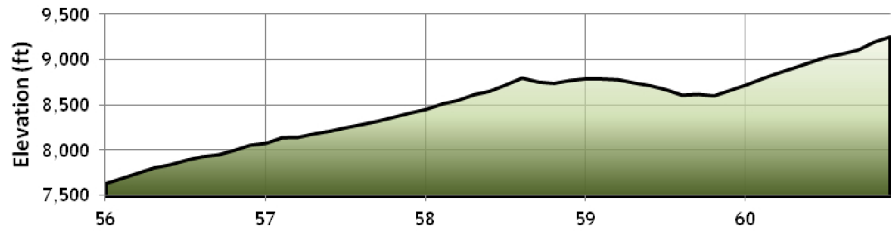

- Ref. Points
- Aid Stations
- Aid/Crew Access
- Wasatch 100 Route

**Elevation Profile:**  
Scale varies from sheet to sheet & depicts route between the two aid stations on the map.